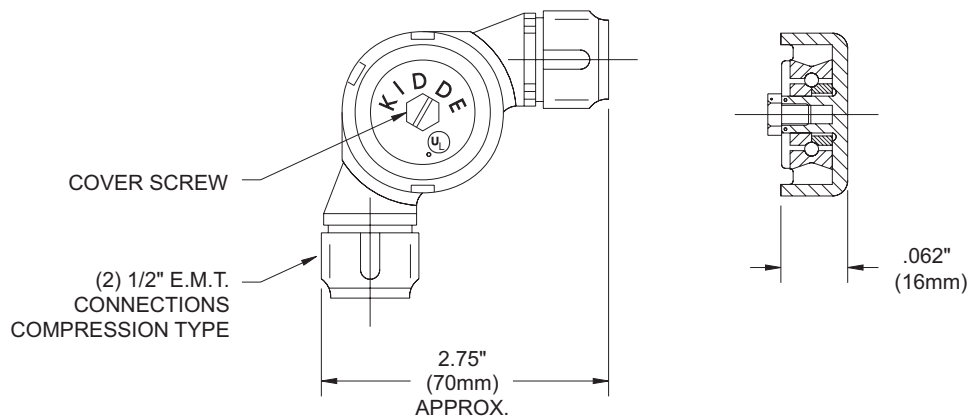

FE-13 Component Description

Corner Pulleys

Effective: April 2007
K-96-4080

P/N: 803808: WATERTIGHT CORNER PULLEY

P/N: 844648: 1/2 in. E.M.T. CORNER PULLEY

MATERIAL:
COVER AND BODY: BRASS
GASKET: RUBBER

This literature is provided for informational purposes only. KIDDE-FENWAL, INC. assumes no responsibility for the product's suitability for a particular application. The product must be properly applied to work correctly. If you need more information on this product, or if you have a particular problem or question, contact KIDDE-FENWAL, INC., Ashland, MA 01721. Telephone: (508) 881-2000.