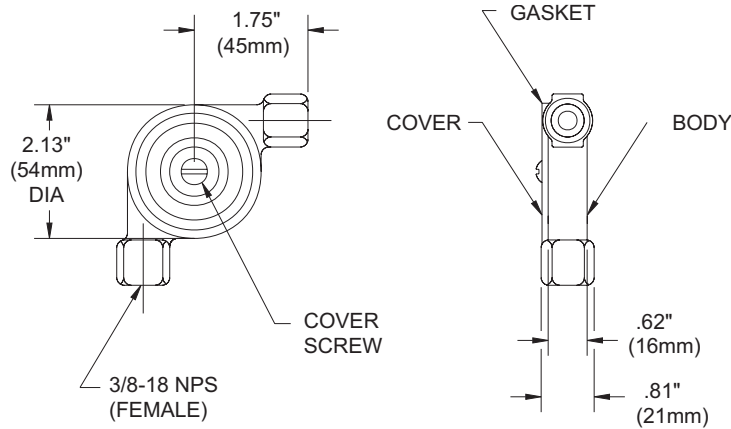

FE-13 Component Description

Corner Pulleys

Effective: April 2007
K-96-4080

P/N: 803808: WATERTIGHT CORNER PULLEY

P/N: 844648: 1/2 in. E.M.T. CORNER PULLEY

MATERIAL:
COVER AND BODY: BRASS
GASKET: RUBBER

This literature is provided for informational purposes only. KIDDE-FENWAL, INC. assumes no responsibility for the product's suitability for a particular application. The product must be properly applied to work correctly. If you need more information on this product, or if you have a particular problem or question, contact KIDDE-FENWAL, INC., Ashland, MA 01721. Telephone: (508) 881-2000.